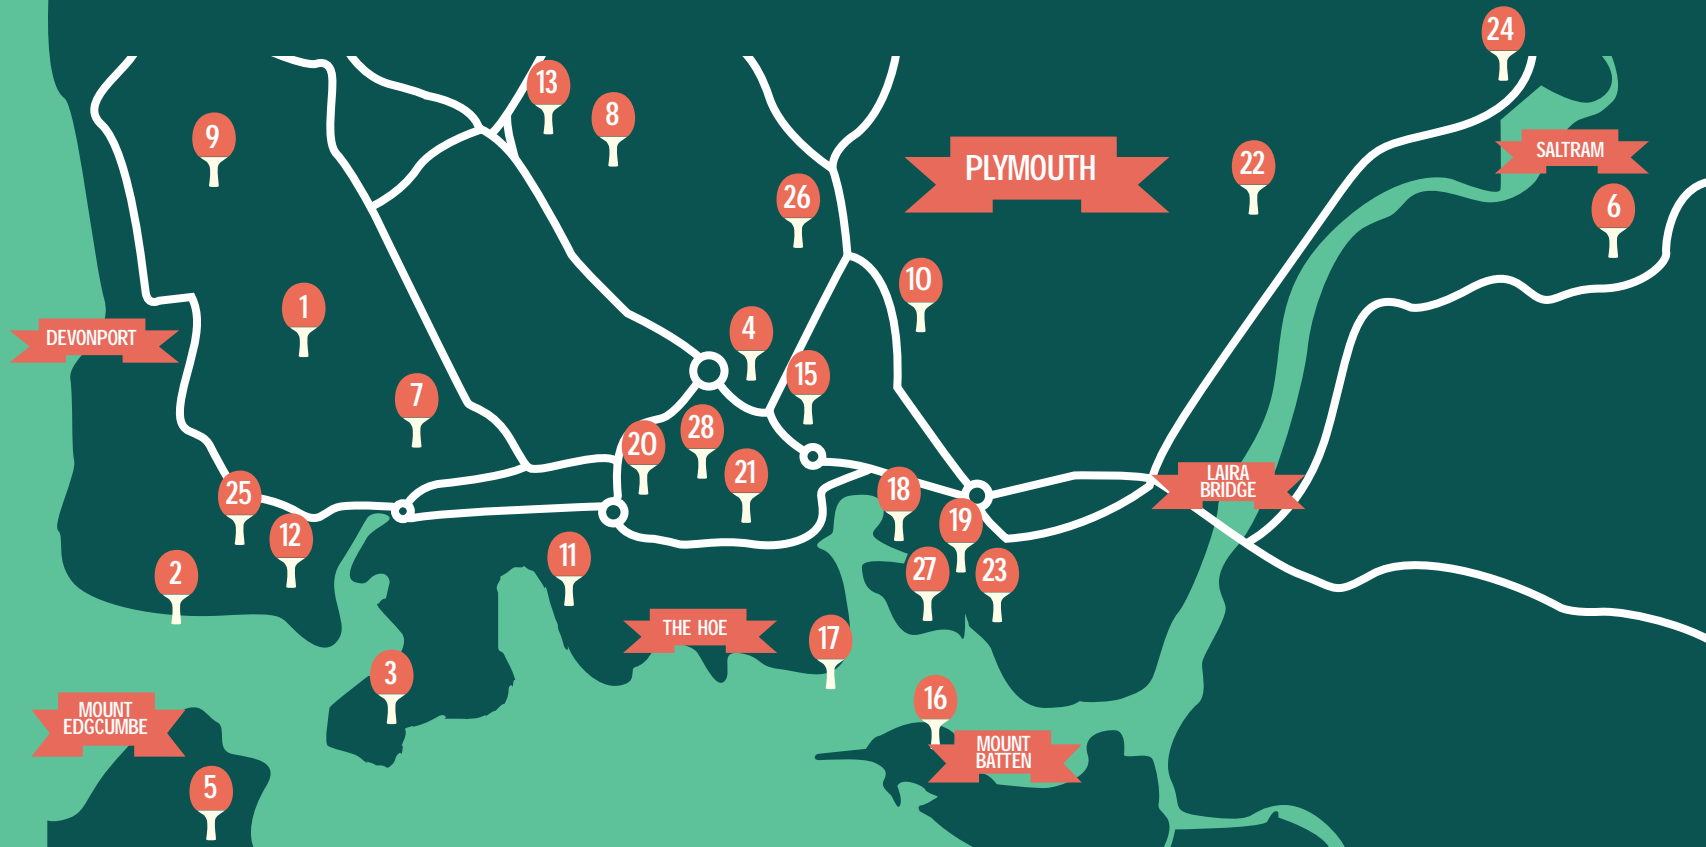

FIND A TABLE NEAR YOU

- 1. Devonport Park**
Devonport Park, Devonport, Plymouth, PL1 4BU
- 2. Mountwise Seafront**
James Street, Devonport, Plymouth, PL1 4LA
- 3. Royal William Yard**
Royal William Yard Road, Plymouth, PL1 3RP
- 4. Plymouth University (Drake's Place)**
North Hill, Plymouth, PL4 8AA
- 5. Mount Edgcumbe**
Cremyll, Torpoint, Cornwall, PL10 1HZ
- 6. Saltram**
Plympton, Plymouth, PL7 1UH
- 7. Victoria Park**
Victoria Park, Plymouth, PL1 5NJ
- 8. Central Park**
Central Park, Plymouth, PL2 3DG
- 9. Keyham Park**
Royal Navy Avenue, Plymouth, PL2 2AE
- 10. Freedom Fields Park**
Lipson Road, Plymouth, PL4 8RJ
- 11. West Hoe Park**
Hoe Road, Plymouth, PL1 3DL
- 12. Devonport Live Café**
56-58 George Street, Devonport, Plymouth, PL1 4HR
- 13. Plymouth Life Centre**
Mayflower Drive, Plymouth, PL2 3DG
- 14. Marjon Sports Centre** Not shown on map
Derriford Road, Plymouth, PL6 8BH
- 15. Roundabout Pub**
2-4 Drake's Circus, Plymouth, PL4 8AQ
- 16. Mountbatten Watersports Centre**
70 Lawrence Road, Mount Batten, Plymouth, PL9 9SJ
- 17. Duttons Café**
Madeira Road, Plymouth, PL1 2NU
- 18. Rock Fish**
3 Rope Walk, Sutton Harbour, Plymouth, PL4 0LB
- 19. Lockyers Quay**
1 Lockyers Quay, Coxside, Plymouth, PL4 0DX
- 20. Revolutions Bar**
1 Derrys Cross, Plymouth, PL1 2SW
- 21. Treasury Bar**
Catherine Street, Royal Parade, Plymouth, PL1 2AD
- 22. Age UK William & Patricia Venton Centre**
Astor Drive, Plymouth, PL4 9R
- 23. Age UK Elpseth Sitters House**
1 Hoegate Street, Barbican, Plymouth, PL1 2JB
- 24. Plymouth Ski & Snowboard Centre**
Alpine Park, Plymouth, PL6 8LW
- 25. Hamoaze House**
George Street, Mount Wise, Plymouth, PL1 4JQ
- 26. Mutley Baptist Church**
Mutley Plain, Plymouth, PL4 6LB
- 27. Queen Anne's Battery**
Plymouth, PL4 0LP
- 28. Moments Café**
69 New George Street, Plymouth, PL1 1RJ